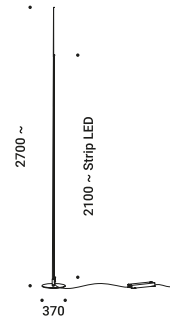

## ORIGINE 290

Height 2700 mm

25W

24V DC

2700K - 1926lm / 3000K - 2075lm

CRI >80

Driver included

Dimmer on board

## ORIGINE 390

Height 3700 mm

30W

24V DC

2700K - 2843lm / 3000K - 3063lm

CRI >80

Driver included

Dimmer on board