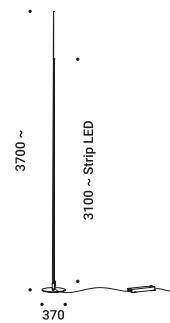

## ORIGINE 290

Height 2700 mm

25W

24V DC

2700K - 1926lm / 3000K - 2075lm

CRI >80

Driver included

Dimmer on board

## ORIGINE 390

Height 3700 mm

30W

24V DC

2700K - 2843lm / 3000K - 3063lm

CRI >80

Driver included

Dimmer on board