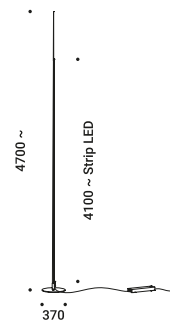

## ORIGINE 290

Height 2700 mm

25W

24V DC

2700K - 1926lm / 3000K - 2075lm

CRI >80

Driver included

Dimmer on board

## ORIGINE 390

Height 3700 mm

30W

24V DC

2700K - 2843lm / 3000K - 3063lm

CRI >80

Driver included

Dimmer on board

## ORIGINE 490

Height 4700 mm

35W

24V DC

2700K - 3760lm / 3000K - 4051lm

CRI >80

Driver included

Dimmer on board